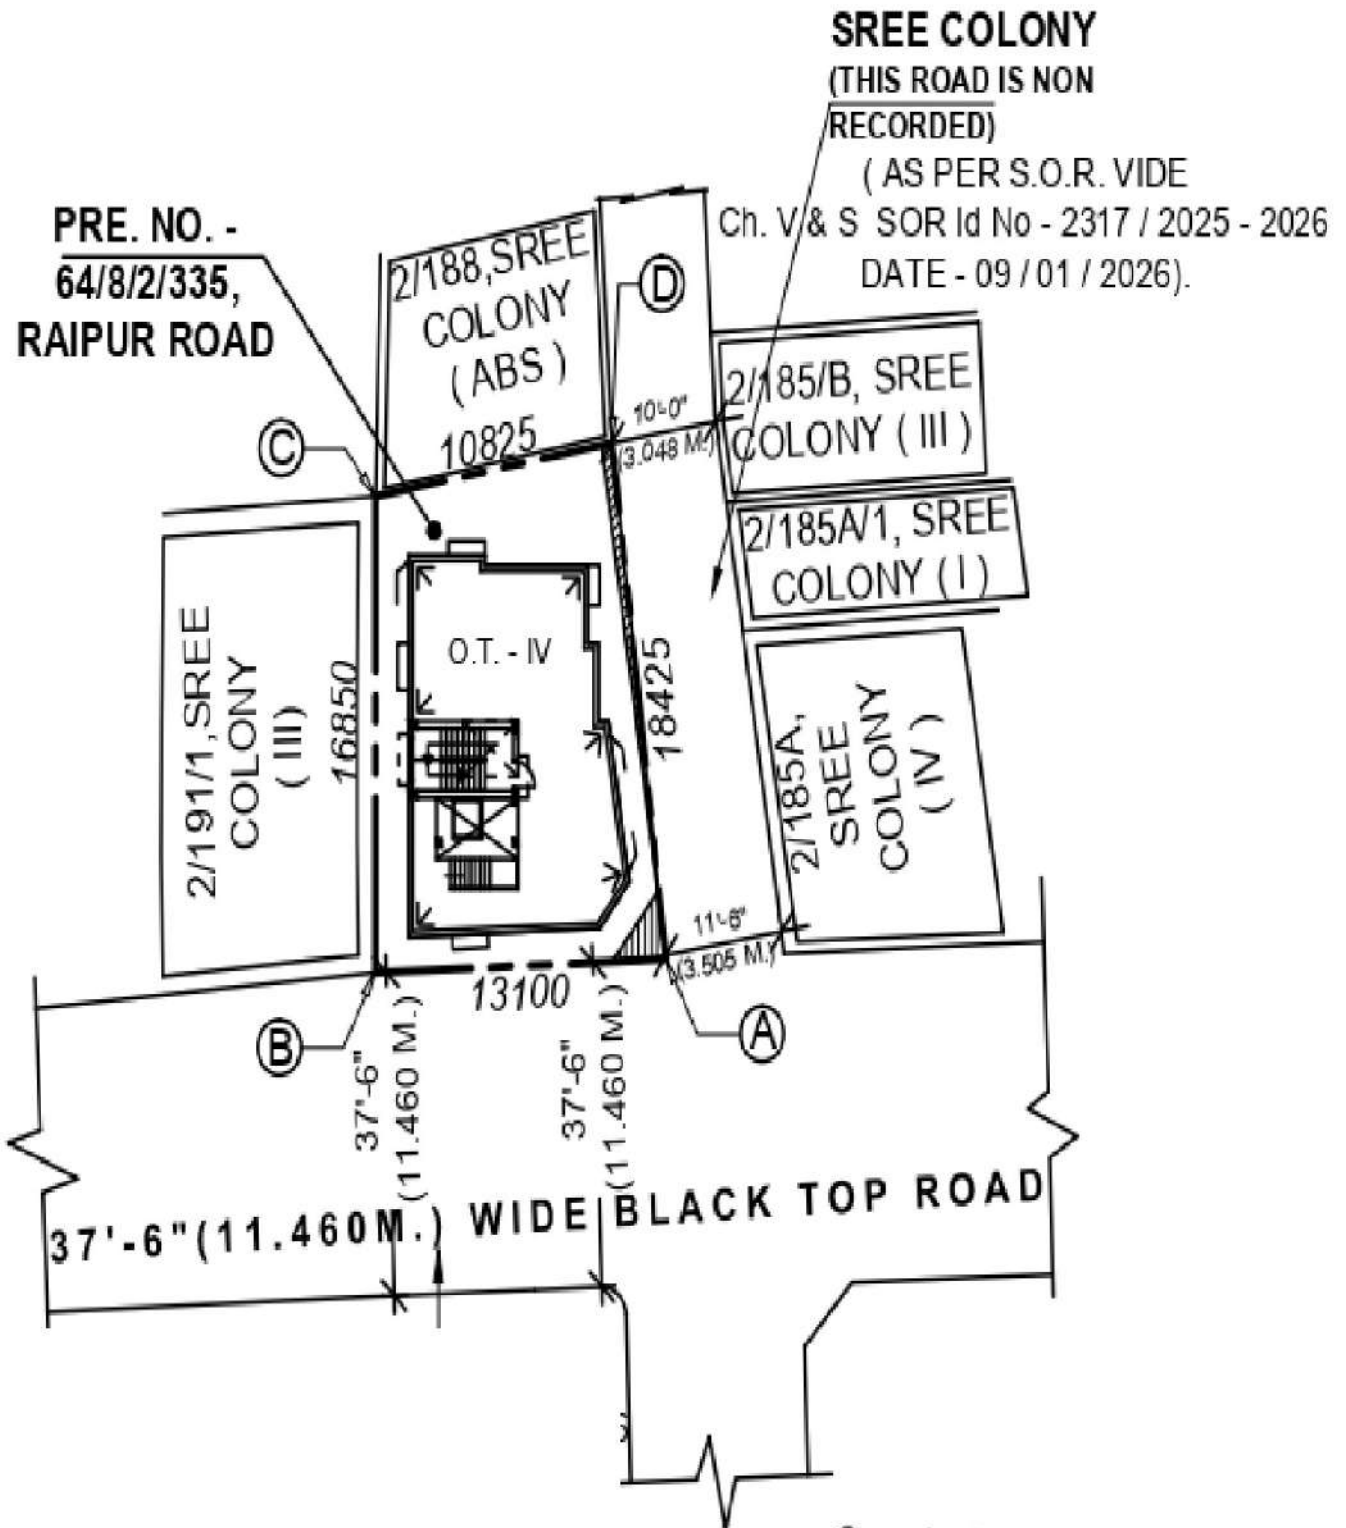

**Proposed Project at Premises No-64/8/2/335,
Raipur Road, Ward No-99, Borough-X, under
Kolkata Municipal Corporation, P.S.-Jadavpur,
Kolkata-700092**

**LATITUDE : 22.487759
LONGITUDE : 88.36721**

Ganesh Construction
Himanshu Bhattacharya
Partner

SIGNATURE OF OWNER